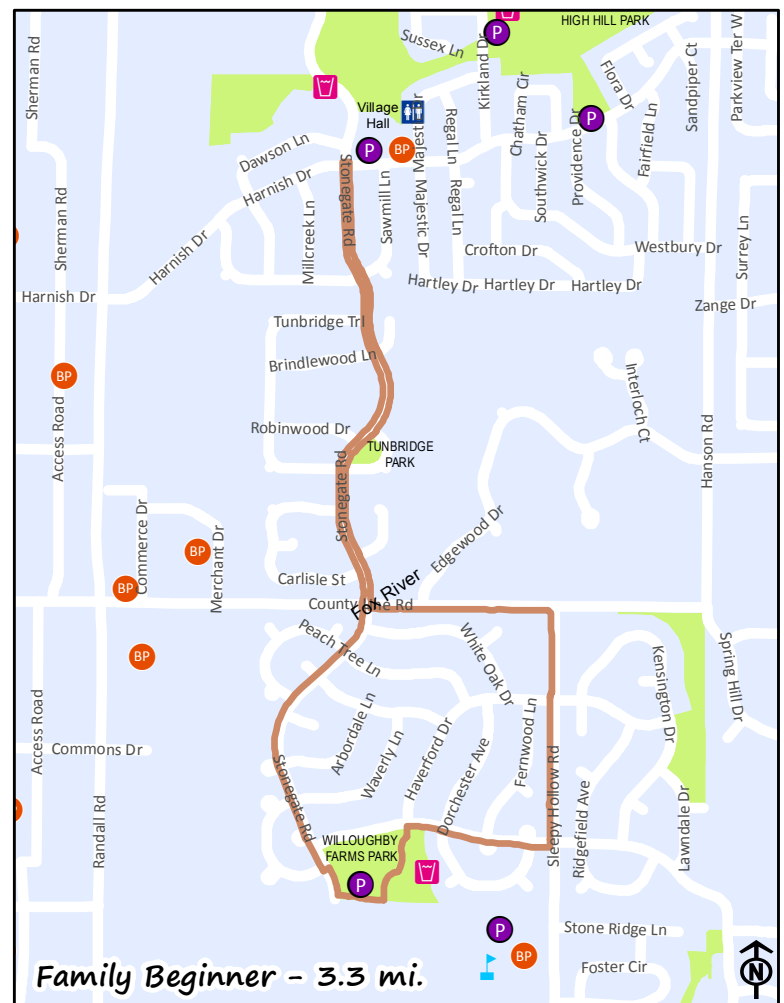

Village of Algonquin Bike Route Map

March 2017

- Parking
- Bike Parking
- Schools
- Public Restrooms
- Drinking Fountains
- Public Trail
- Public Trail on Street
- Private Trail

Bike Route Map

March 2017

Woods Creek Distance - 11 mi.

Rain Garden Run - 2.7 mi.

Family Beginner - 3.3 mi.

Woods Creek Roundabout - 2.7 mi.

Hills - 11.4 mi.

Algonquin Flats - 5 mi.

Wetland Wards - 8 mi.