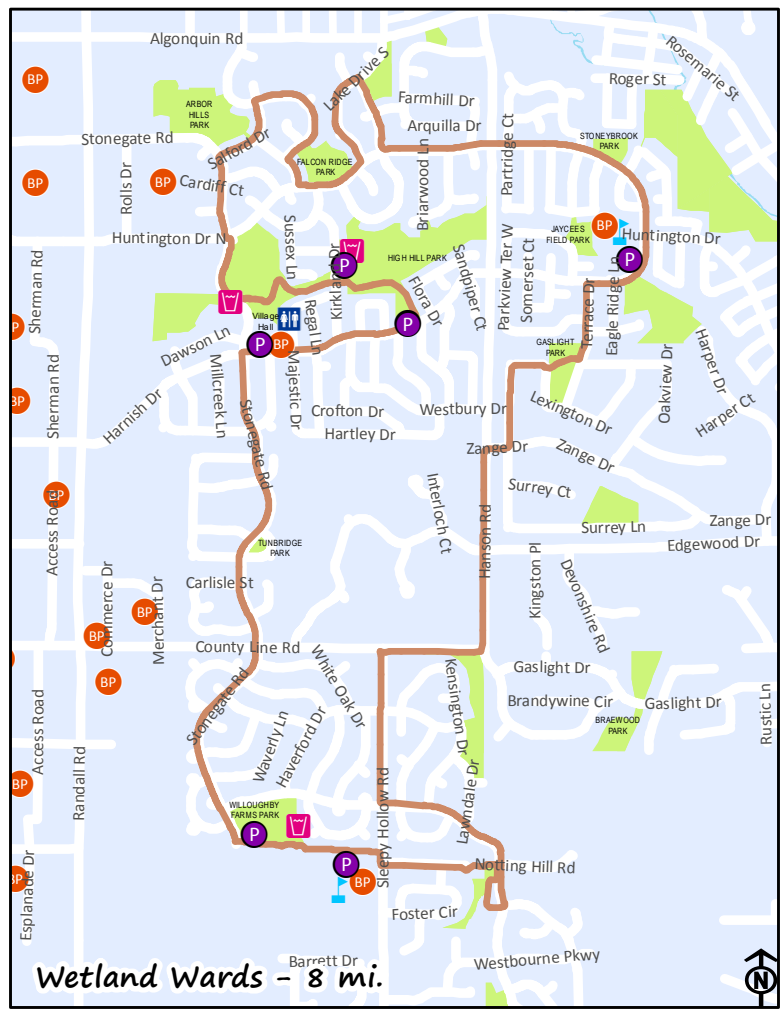

Village of Algonquin Bike Route Map

March 2017

- Parking
- Bike Parking
- Schools
- Public Restrooms
- Drinking Fountains
- Public Trail
- Public Trail on Street
- Private Trail

Bike Route Map

March 2017

Woods Creek Distance - 11 mi.

Rain Garden Run - 2.7 mi.

Family Beginner - 3.3 mi.

Woods Creek Roundabout - 2.7 mi.

Hills - 11.4 mi.

Algonquin Flats - 5 mi.

Wetland Wards - 8 mi.