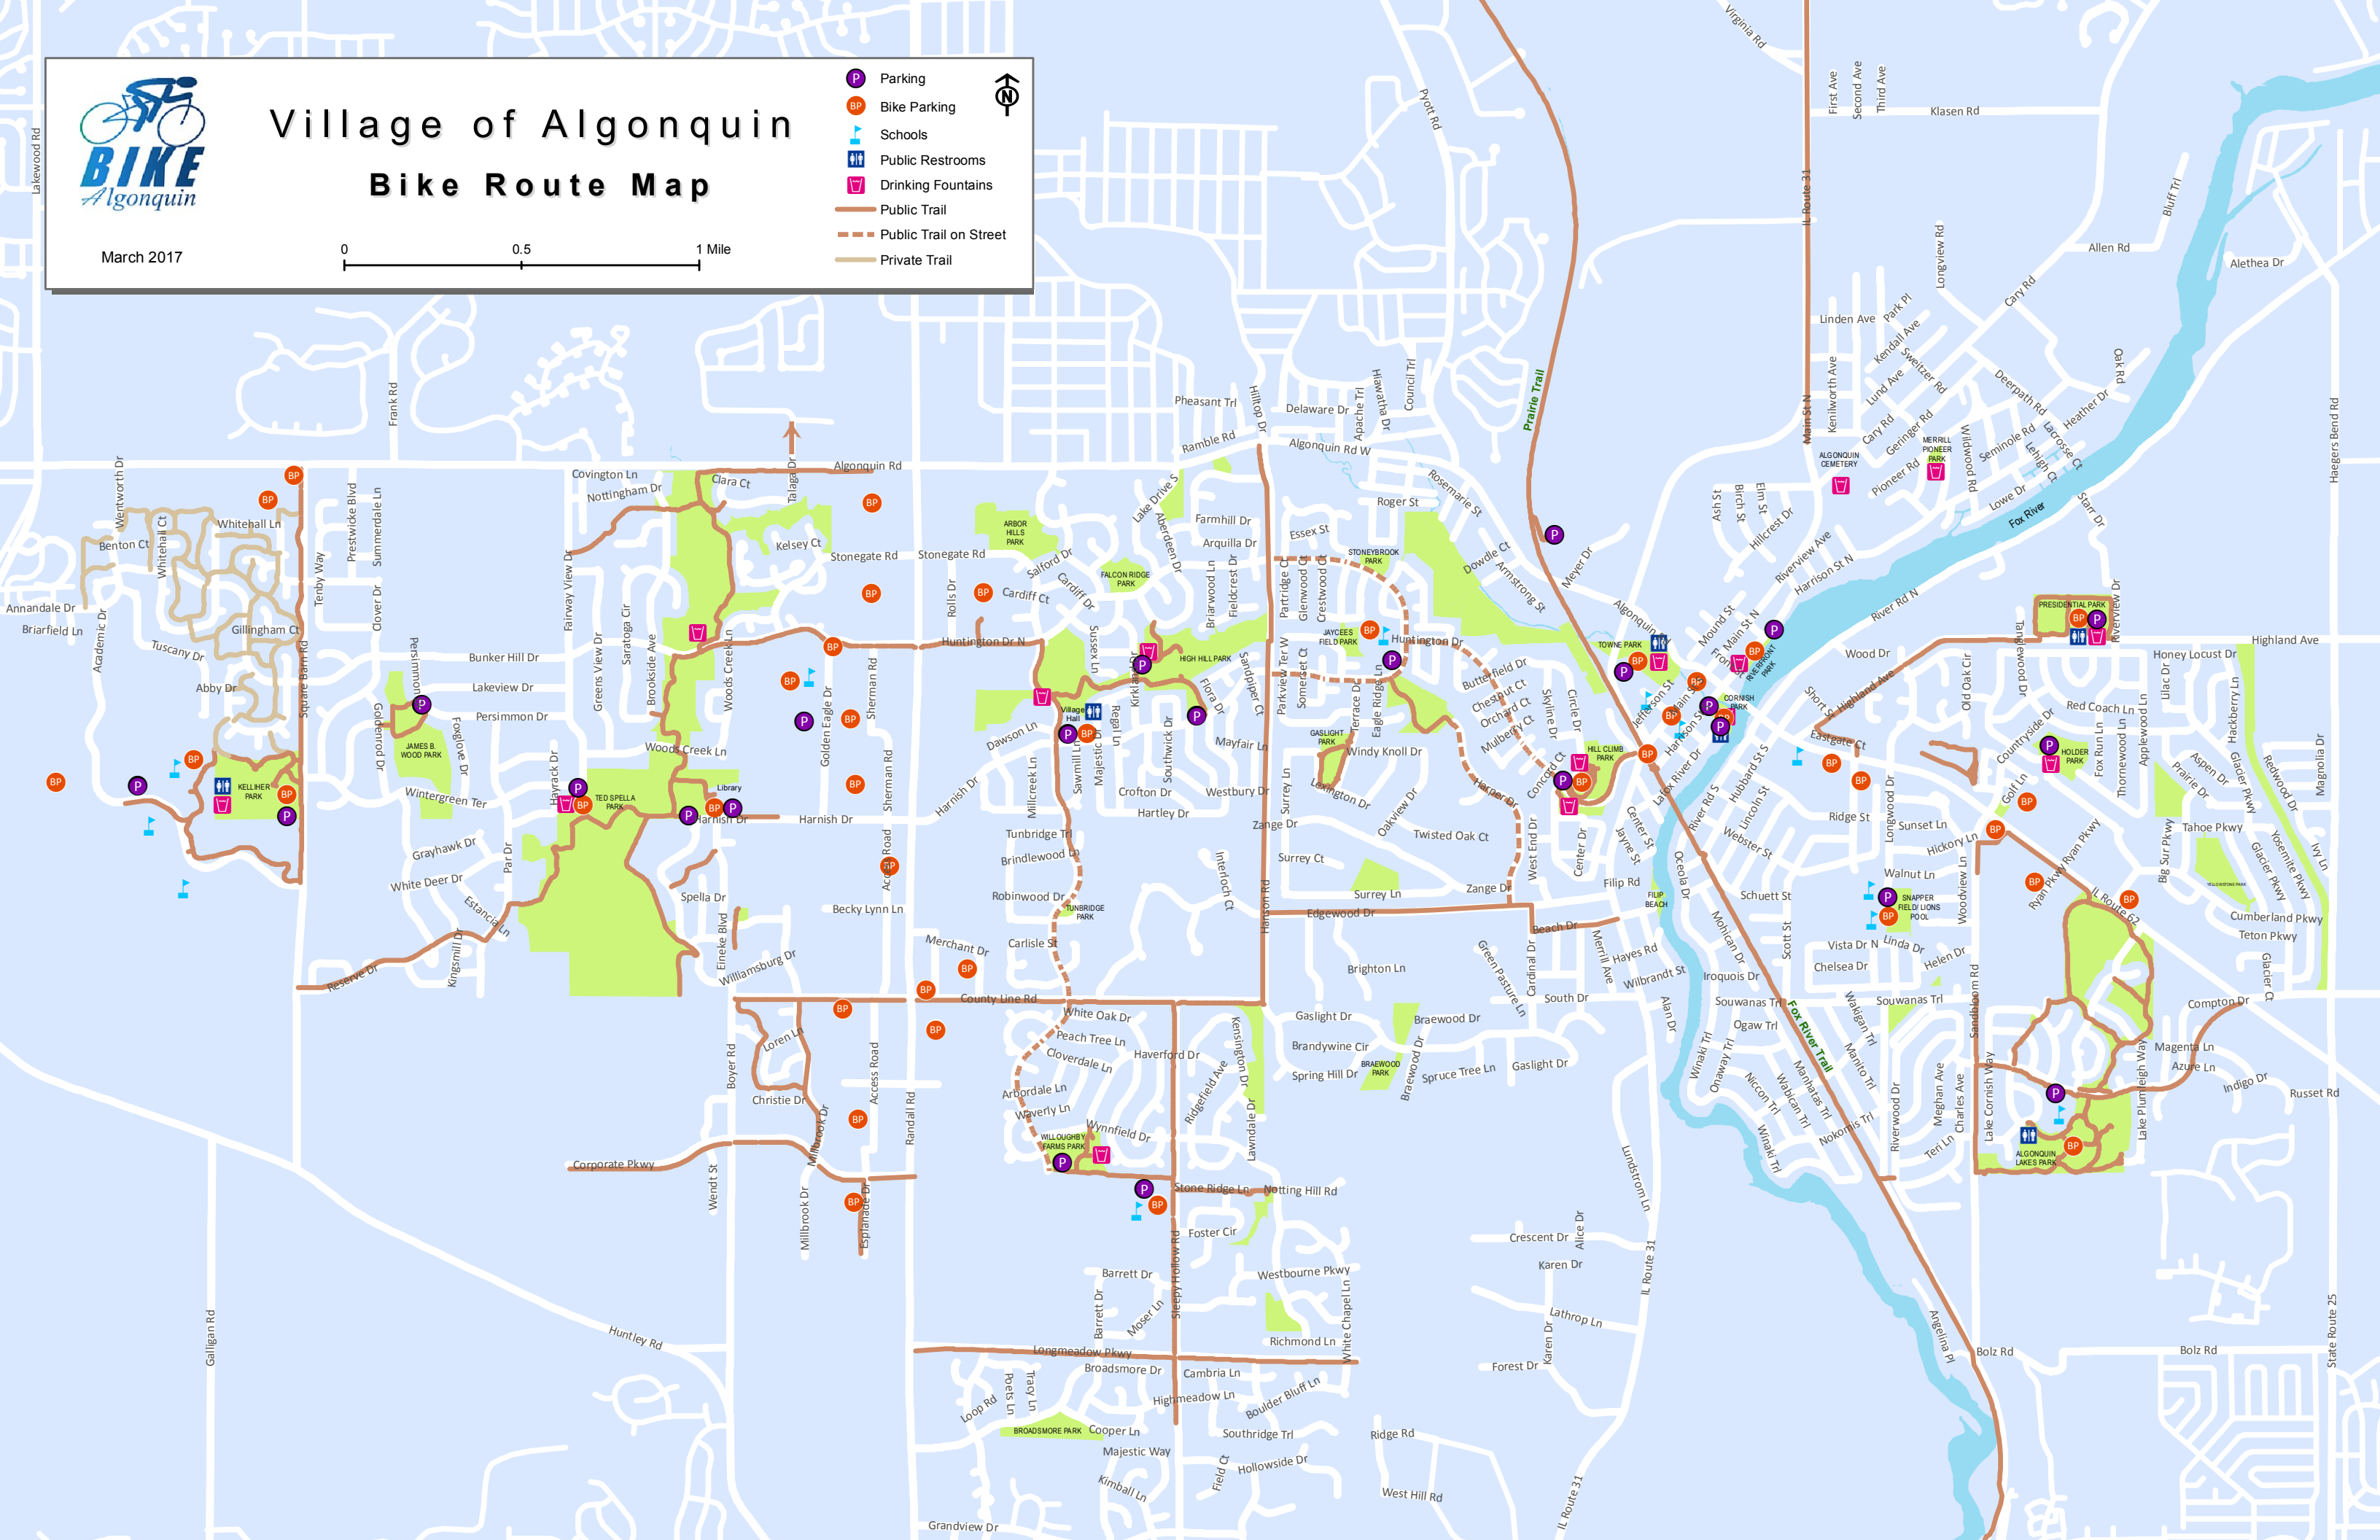

Village of Algonquin Bike Route Map

March 2017

- Parking
- Bike Parking
- Schools
- Public Restrooms
- Drinking Fountains
- Public Trail
- Public Trail on Street
- Private Trail

Bike Route Map

March 2017

Woods Creek Distance - 11 mi.

Rain Garden Run - 2.7 mi.

Family Beginner - 3.3 mi.

Woods Creek Roundabout - 2.7 mi.

Hills - 11.4 mi.

Algonquin Flats - 5 mi.

Wetland Wards - 8 mi.