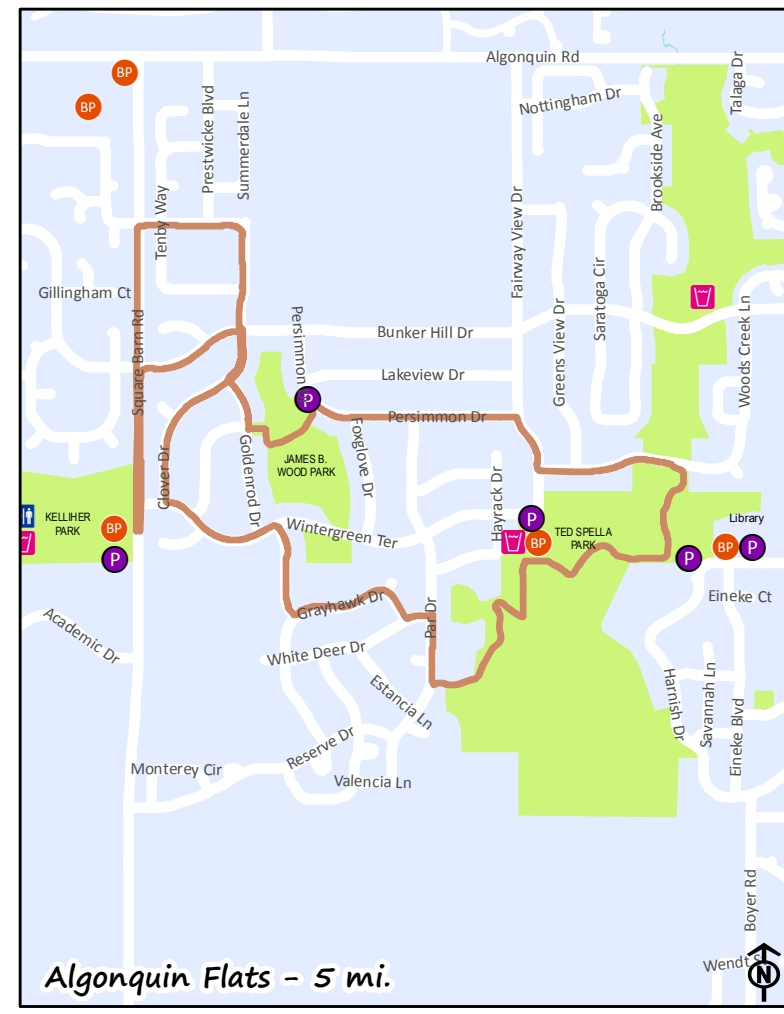

Village of Algonquin Bike Route Map

March 2017

- Parking
- Bike Parking
- Schools
- Public Restrooms
- Drinking Fountains
- Public Trail
- Public Trail on Street
- Private Trail

Bike Route Map

March 2017

Woods Creek Distance - 11 mi.

Rain Garden Run - 2.7 mi.

Family Beginner - 3.3 mi.

Woods Creek Roundabout - 2.7 mi.

Hills - 11.4 mi.

Algonquin Flats - 5 mi.

Wetland Wards - 8 mi.