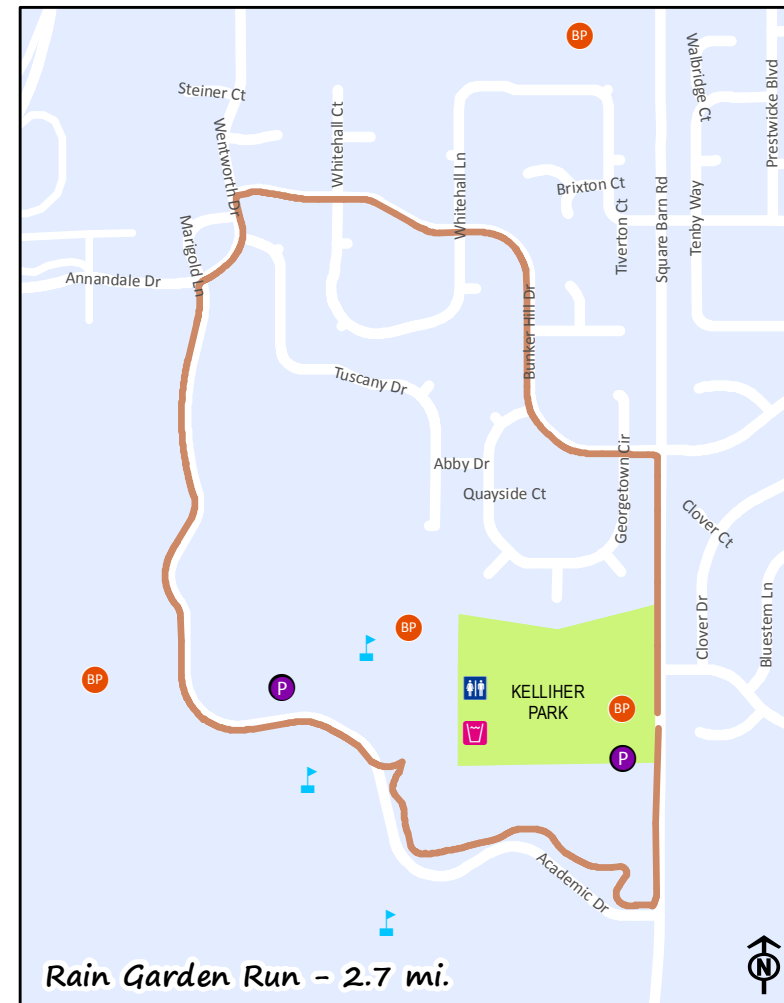

Village of Algonquin Bike Route Map

March 2017

- Parking
- Bike Parking
- Schools
- Public Restrooms
- Drinking Fountains
- Public Trail
- Public Trail on Street
- Private Trail

Bike Route Map

March 2017

Woods Creek Distance - 11 mi.

Rain Garden Run - 2.7 mi.

Family Beginner - 3.3 mi.

Woods Creek Roundabout - 2.7 mi.

Hills - 11.4 mi.

Algonquin Flats - 5 mi.

Wetland Wards - 8 mi.