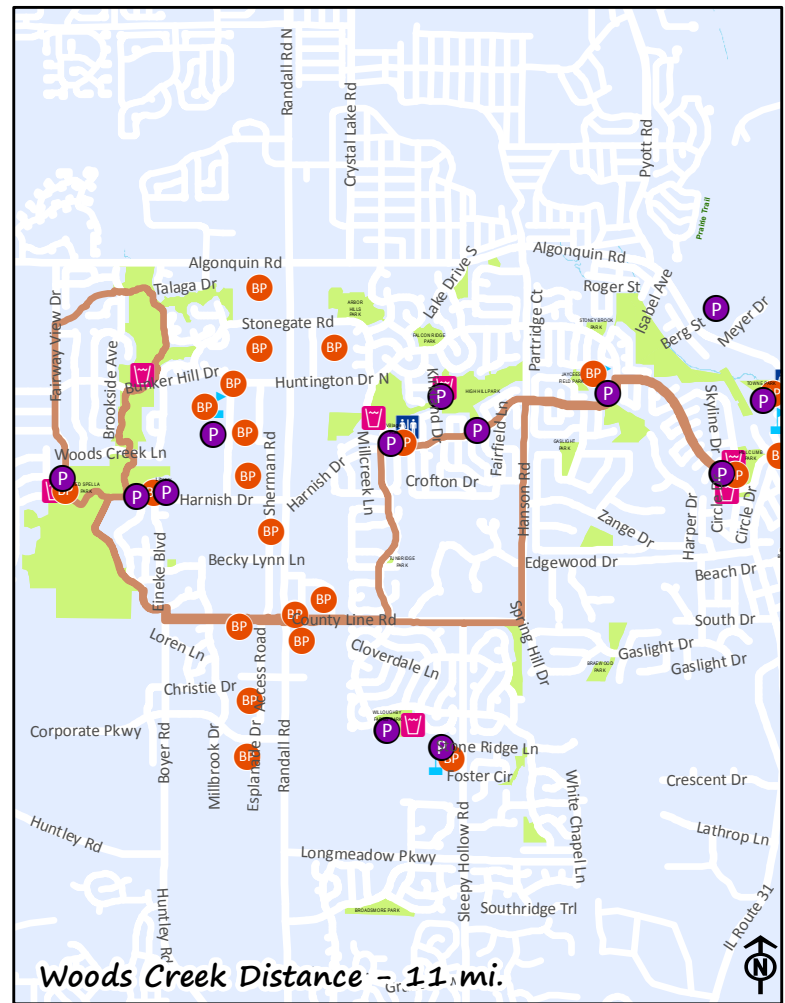

Village of Algonquin Bike Route Map

March 2017

- Parking
- Bike Parking
- Schools
- Public Restrooms
- Drinking Fountains
- Public Trail
- Public Trail on Street
- Private Trail

Bike Route Map

March 2017

Woods Creek Distance - 11 mi.

Rain Garden Run - 2.7 mi.

Family Beginner - 3.3 mi.

Woods Creek Roundabout - 2.7 mi.

Hills - 11.4 mi.

Algonquin Flats - 5 mi.

Wetland Wards - 8 mi.