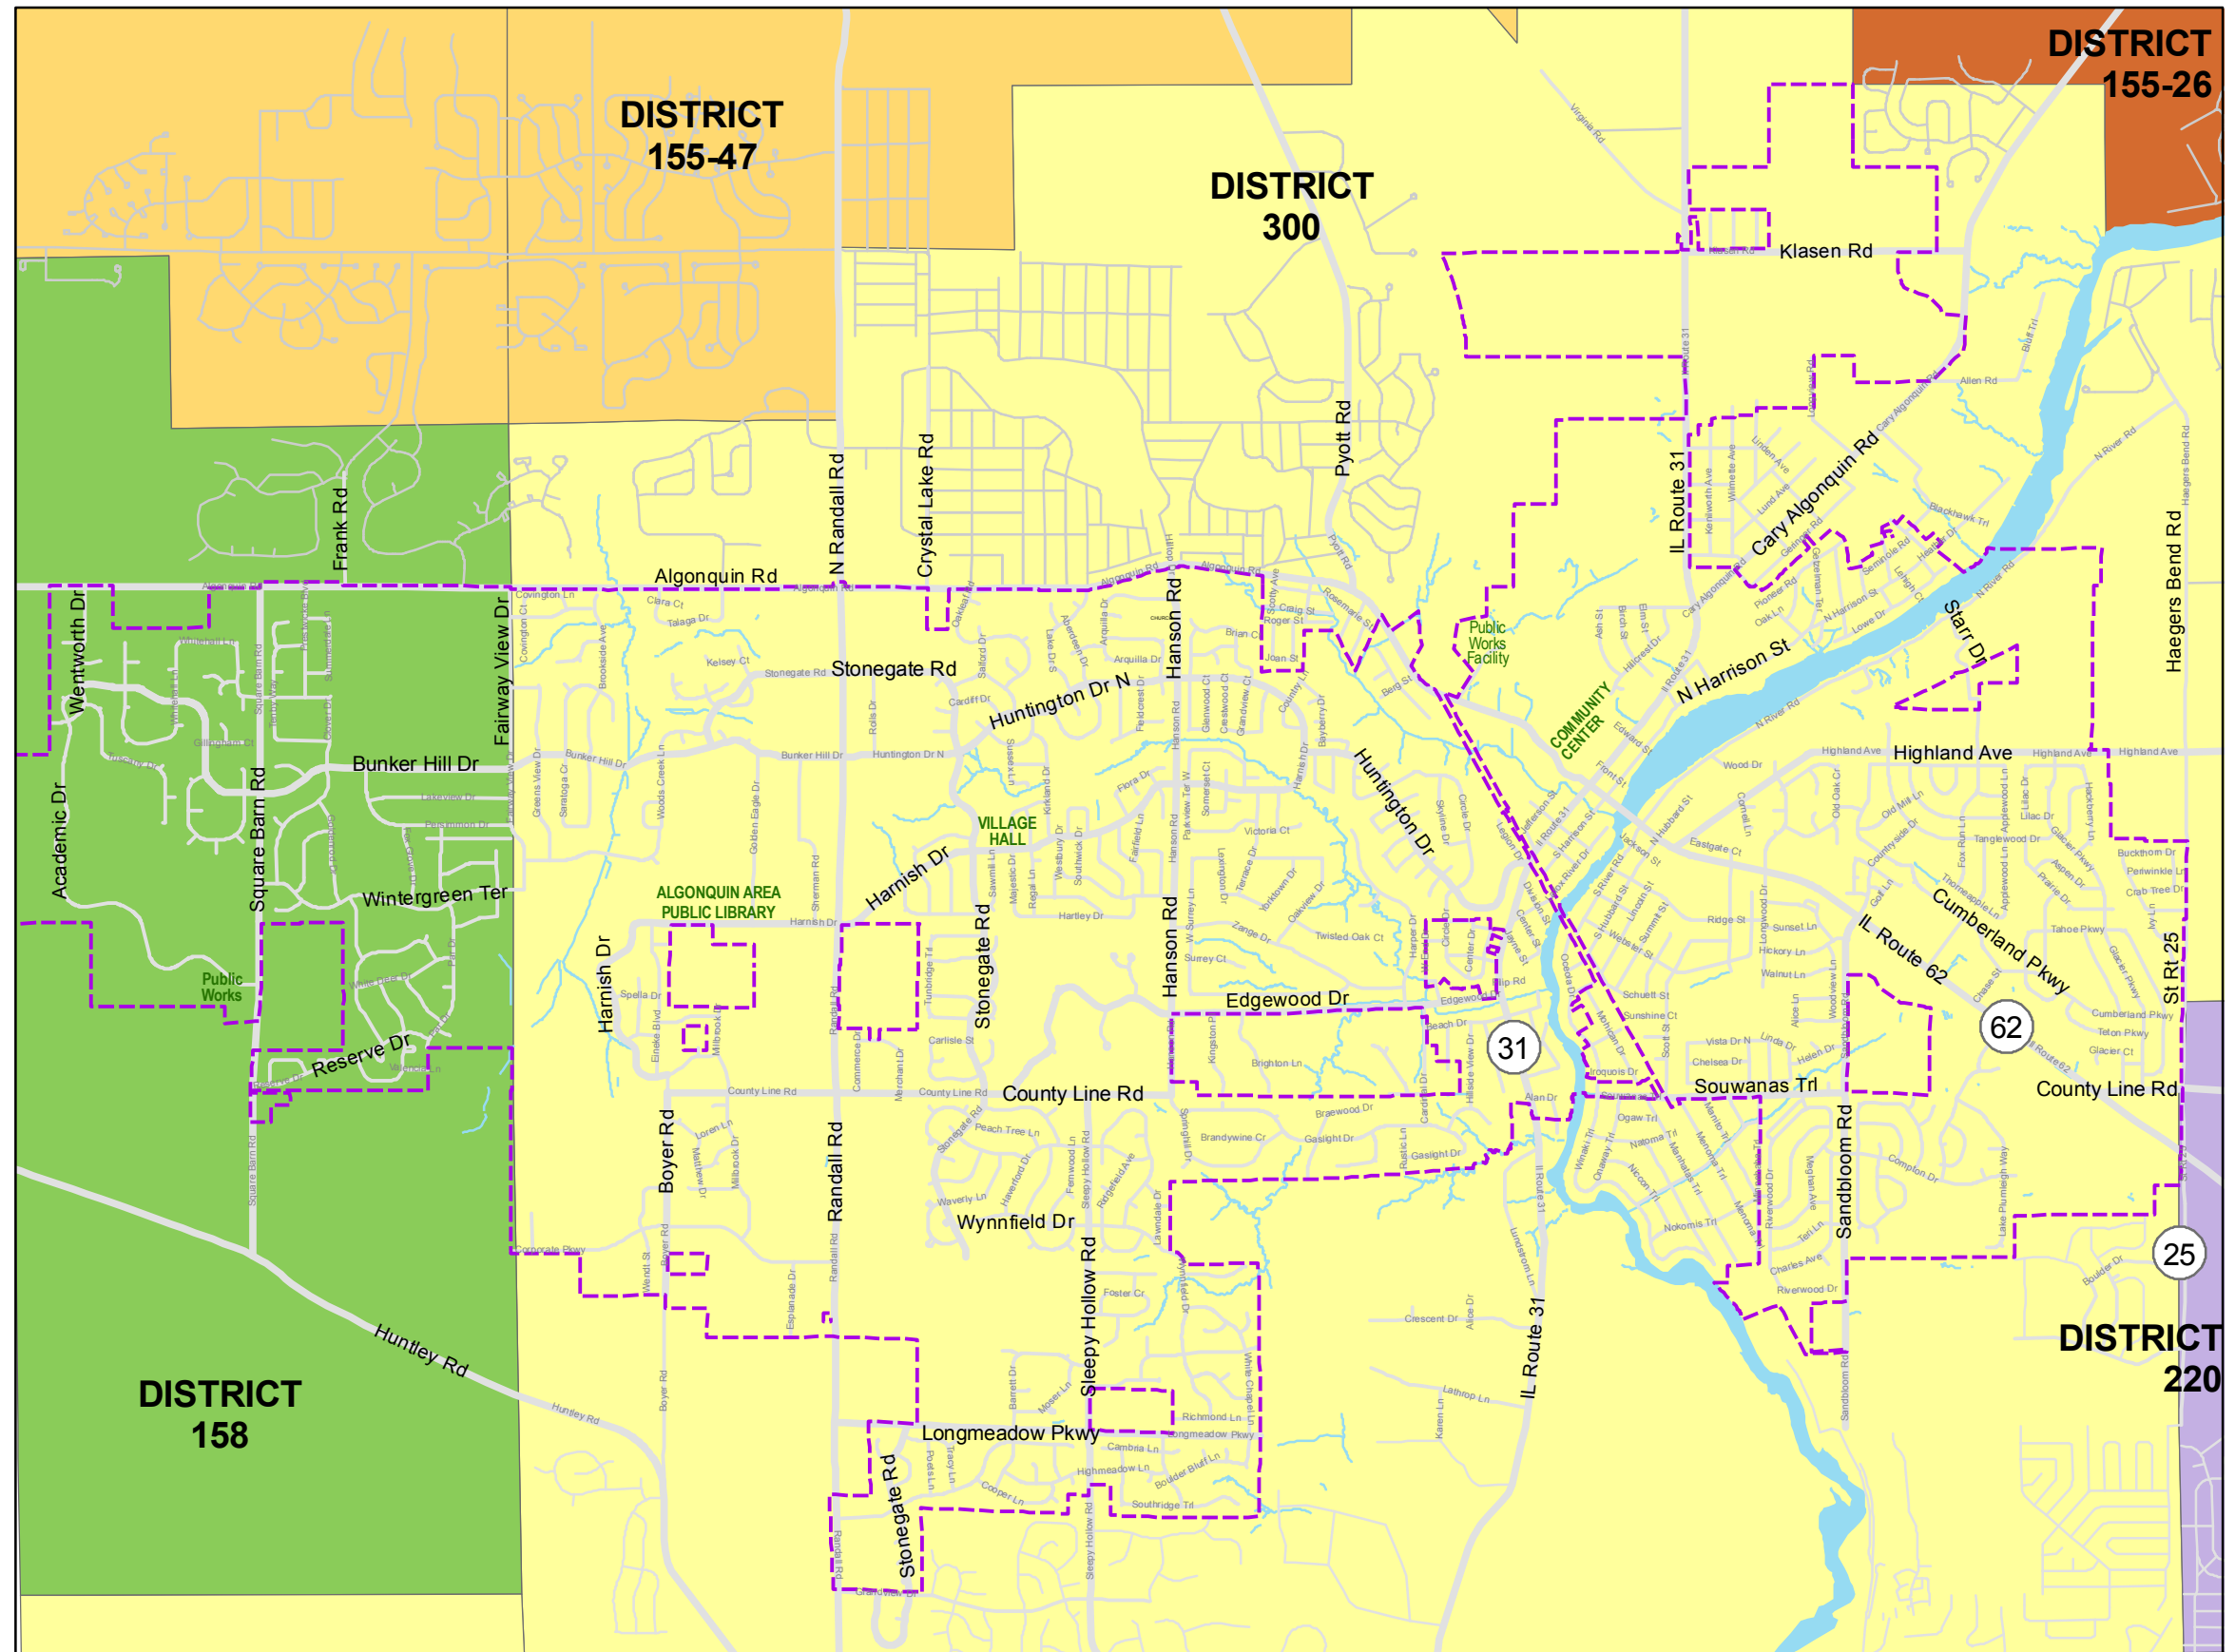

VILLAGE OF ALGONQUIN

McHENRY/KANE COUNTY, ILLINOIS

SCHOOL DISTRICTS

Legend

- Municipal Boundary
- School Districts**
- District 155-26
- District 155-47
- District 158
- District 220
- District 300

Data Source: Village of Algonquin (2008)
McHenry County
Kane County

Disclaimer
This map is for analysis purpose only. It is not intended for navigation or location of infrastructure. The reliability of this map depends on the accuracy of its underlying data source which has not been verified. Unauthorized duplication or distribution is prohibited.

Map prepared by:
Village of Algonquin
2200 Harnish Dr.
Algonquin, IL 60102
(847)658-2700
<http://www.algonquin.org>

July 2008

DISTRICT 158

DISTRICT 155-47

DISTRICT 300

DISTRICT 155-26

DISTRICT 220